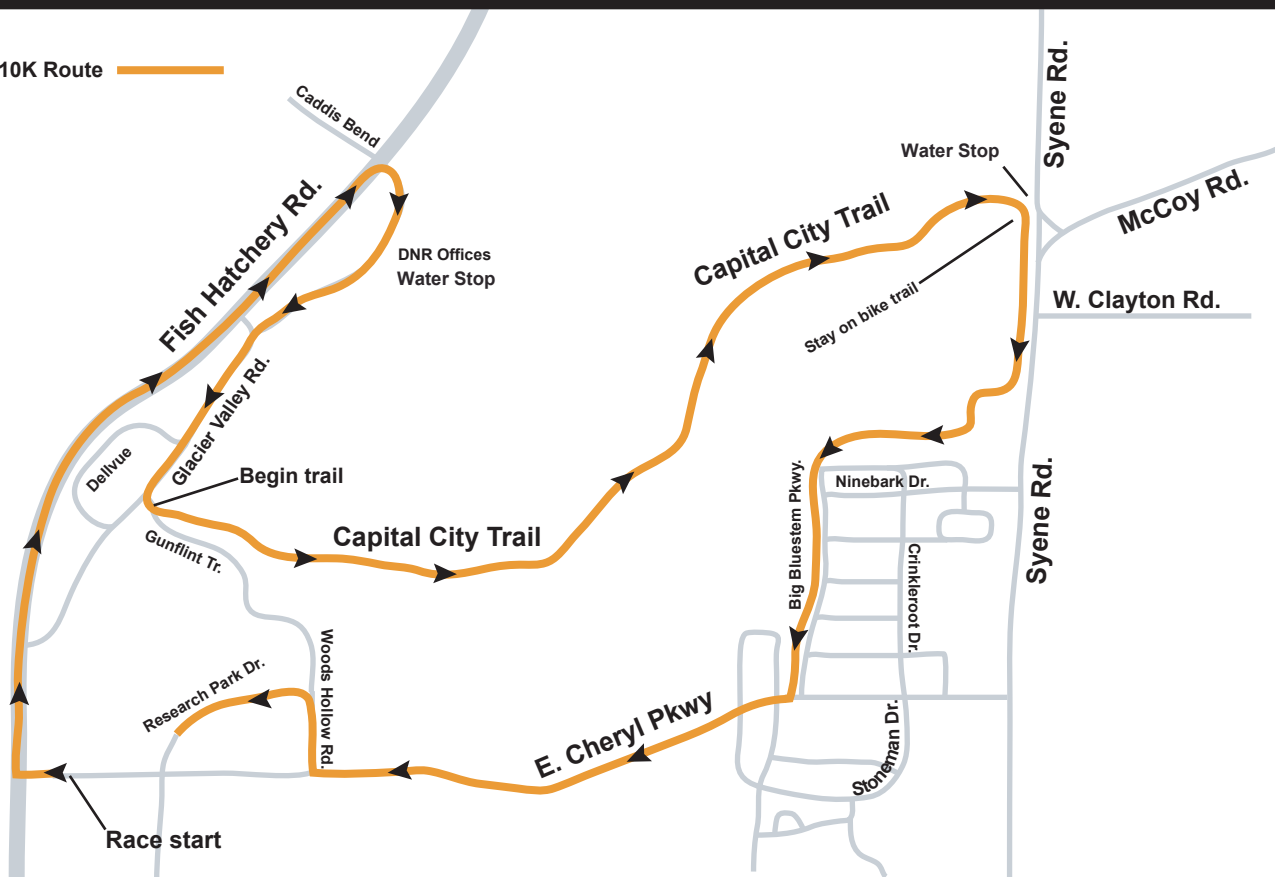

10K Route

Race start

Fish Hatchery Rd.

Glacier Valley Rd.

Capital City Trail

E. Cheryl Pkwy

Capital City Trail

Syene Rd.

Syene Rd.

McCoy Rd.

W. Clayton Rd.

Ninebark Dr.

Crinkleroot Dr.

Stoneham Dr.

Big Bluestem Pkwy.

Caddis Bend

DNR Offices
Water Stop

Water Stop

Stay on bike trail

Dellvue

Gunflint Tr.

Research Park Dr.

Woods Hollow Rd.